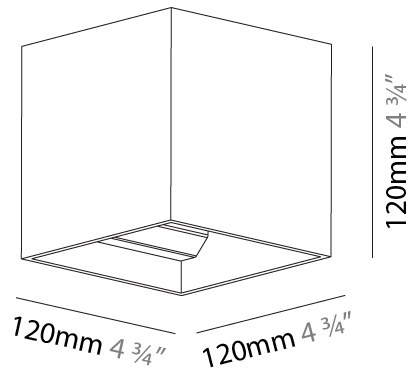

PROJECT _____
TYPE _____
SPECIFIER _____
QUANTITY _____
DATE _____

DICE SURFACE

A33255- : A33255-30K-15

base number

1. To build a product code in our configurator select the specify button on the base model # product page
2. To build a manual product code on this datasheet choose from the options listed below in blue font and add the suffix to the base model #

GENERAL

Series: Dice
Partner: Prolicht
Division: Architectural
Installation: Surface
Product Type: Wall Surface
Mounting Location: Wall
Light Distribution: Direct / Indirect

PHYSICAL

Shape: Cube
Length (mm): 120
Length (in): 4 3/4
Width (mm): 120
Width (in): 4 3/4
Extension (mm): 120
Extension (in): 4 3/4
Weight (kg): .909
Weight (lbs): 2.0
Fixture Material: Aluminum

ELECTRICAL

Lamp Type: LED (Zhaga Standard)
Input Wattage (W): 7.7
Total Output Wattage (W): 7
Dimming: Non-Dimmable
Driver Included: Yes
Driver Location: Integrated
Driver Type: Constant Current
Driver Class: Class 2
Input Voltage (V): 120
Constant Current (MA): 350

LED

Color Temperature (°K): 3000
Max. Delivered Lumen (lm): 230
CRI: >90 CRI
Efficiency (%): 37
Lamp Life (hrs): 50000

OPTICAL

RATINGS AND CERTIFICATIONS

Certified By: Certified for North American Standards
IP rating: IP20