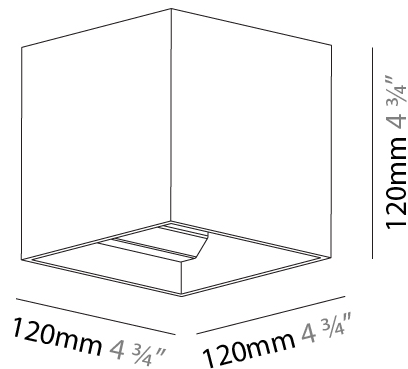

1. To build a product code in our configurator select the specify button on the base model # product page
2. To build a manual product code on this datasheet choose from the options listed below in blue font and add the suffix to the base model #

GENERAL

Series: Dice
Subseries: Dice
Partner: Prolicht
Division: Architectural
Installation: Surface
Product Type: Wall Surface
Mounting Location: Wall
Light Distribution: Direct / Indirect

PHYSICAL

Shape: Cube
Length (mm): 120
Length (in): 4 ¾
Height (mm): 120
Depth (mm): 120
Height (in): 4 ¾
Depth (in): 4 ¾
Weight (kg): 0.909
Weight (lbs): 2.0
Fixture Finish: [SSR / BKV / CWI / CRY / HAB / UFT / ITA / RUA / FTG / MYG / LOD / PUS / FRO / FUP / KIA / POP / BLS / SPG / MEY / GOH / CHC / COM / ABZ / JAG / OBR / MOS / ROR](#)
Fixture Material: Aluminum

ELECTRICAL

Lamp Type: LED (Zhaga Standard)
Input Wattage (W): 7.7
Total Output Wattage (W): 7
Dimming: Non-Dimmable
Driver Included: Yes
Driver Location: Integrated
Driver Type: Constant Current
Driver Class: Class 2
Input Voltage (V): 120
Constant Current (MA): 350
Upon Request: Remote: 0-10Vdc Dimming / Phase Dimming @120Vac only / Non-dimming 120/277Vac

LED

Color Temperature (°K): [2700 / 3000 / 3500 / 4000](#)
Max. Delivered Lumen (lm): 220 / 230 / 235 / 240
CRI: >90 CRI
Efficiency (%): 37
Lamp Life (hrs): 50000

OPTICAL

RATINGS AND CERTIFICATIONS

Certified By: Certified for North American Standards
IP rating: IP20