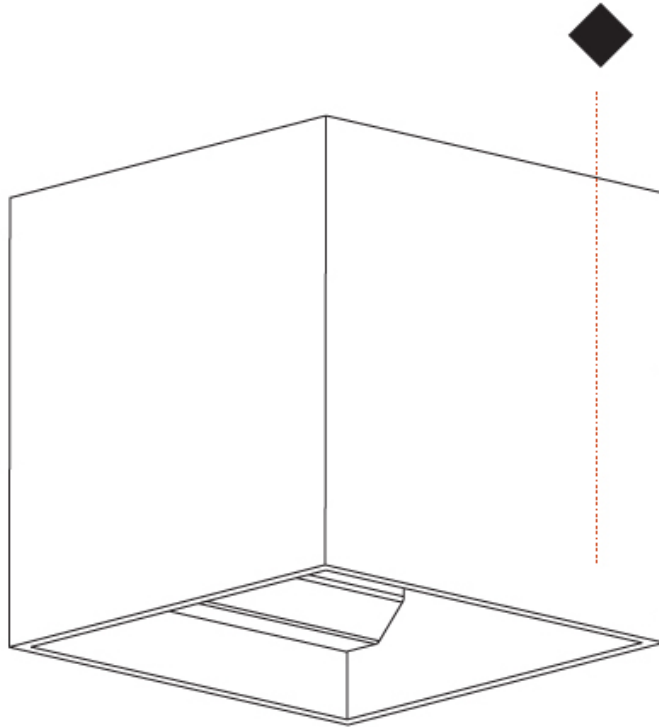

DICE SURFACE

A33252- : A33252-30K-01

PROJECT	_____
TYPE	_____
SPECIFIER	_____
QUANTITY	_____
DATE	_____